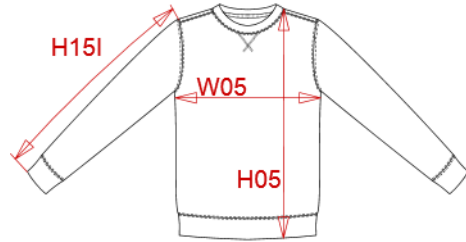

# KARIBAN

**REFERENCE :** K442

**SIZES :** XS\_S\_M\_L\_XL\_XXL\_3XL\_4XL

**COMPOSITION :**

Main fabric : Brushed Cotton / Polyester fleece 80/20 - 360  
80%cotton / 20%polyester

**WEIGHT :**

Main fabric : 360 gsm

**TECHNICAL DETAIL :**

Low shrinkage / Silicon finish

**ARTICLE WEIGHT :**

535 gr/pc

DESCRIPTION										COLORS		PANTONE SERIGRAPHIE		
<b>Français :</b> Sweat-shirt encolure ronde										White		White		
<b>English :</b> Crew neck sweatshirt										Black		Black		
<b>Nederlands :</b> Sweater met ronde hals										Navy		433C		
<b>Deutsch :</b> Rundhals sweatshirt										Dark grey		447C		
<b>Español :</b> Sudadera cuello redondo										Red		200C		
<b>Italiano :</b> Felpa girocollo										Dark khaki		418C		
<b>Português :</b> Sweatshirt com decote redondo										Light royal blue		653C		
<b>Oxford grey</b>										Based on Cool gray 7C				
MEASUREMENT														
Description	XS	S	M	L	XL	XXL	3XL	4XL						
<b>H05 (M)</b> Hauteur totale / Total height	69	71	73	75	77	79	81	83						
<b>W05 (M)</b> 1/2 largeur poitrine / 1/2 chest width	51	54	57	60	63	66	69	72						
<b>H151 (M)</b> Longueur manche avec bord côte / Sleeve length with rib	63,50	65	66,50	68	69,50	71	72,50	74						
CARE LABEL														
PACKING														
Box	20 pcs / box XS => L:60cm W:40cm H:cm GW:kg NW:kg S => L:60cm W:40cm H:cm GW:kg NW:kg M => L:60cm W:40cm H:cm GW:kg NW:kg L => L:60cm W:40cm H:cm GW:kg NW:kg XL => L:60cm W:40cm H:cm GW:kg NW:kg XXL => L:60cm W:40cm H:cm GW:kg NW:kg 3XL => L:60cm W:40cm H:cm GW:kg NW:kg 4XL => L:60cm W:40cm H:cm GW:kg NW:kg													