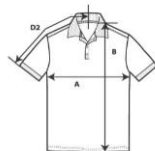

DETAILS

Weight	203.0 G/SqM (White 193.0 G/SqM)
Content	50% Cotton, 50% Polyester
Yarn Count	18/1
Features	DryBlend technology: delivers moisture-wicking properties Contoured welt collar and cuffs Tear away label Clean finished placket with reinforced bottom box 3 woodtone buttons Sideseamed Twin needle bottom hem
Sizes	S-3XL
Case Packs	S - 3XL 36 PIECES
Colours	19
SKU's	114